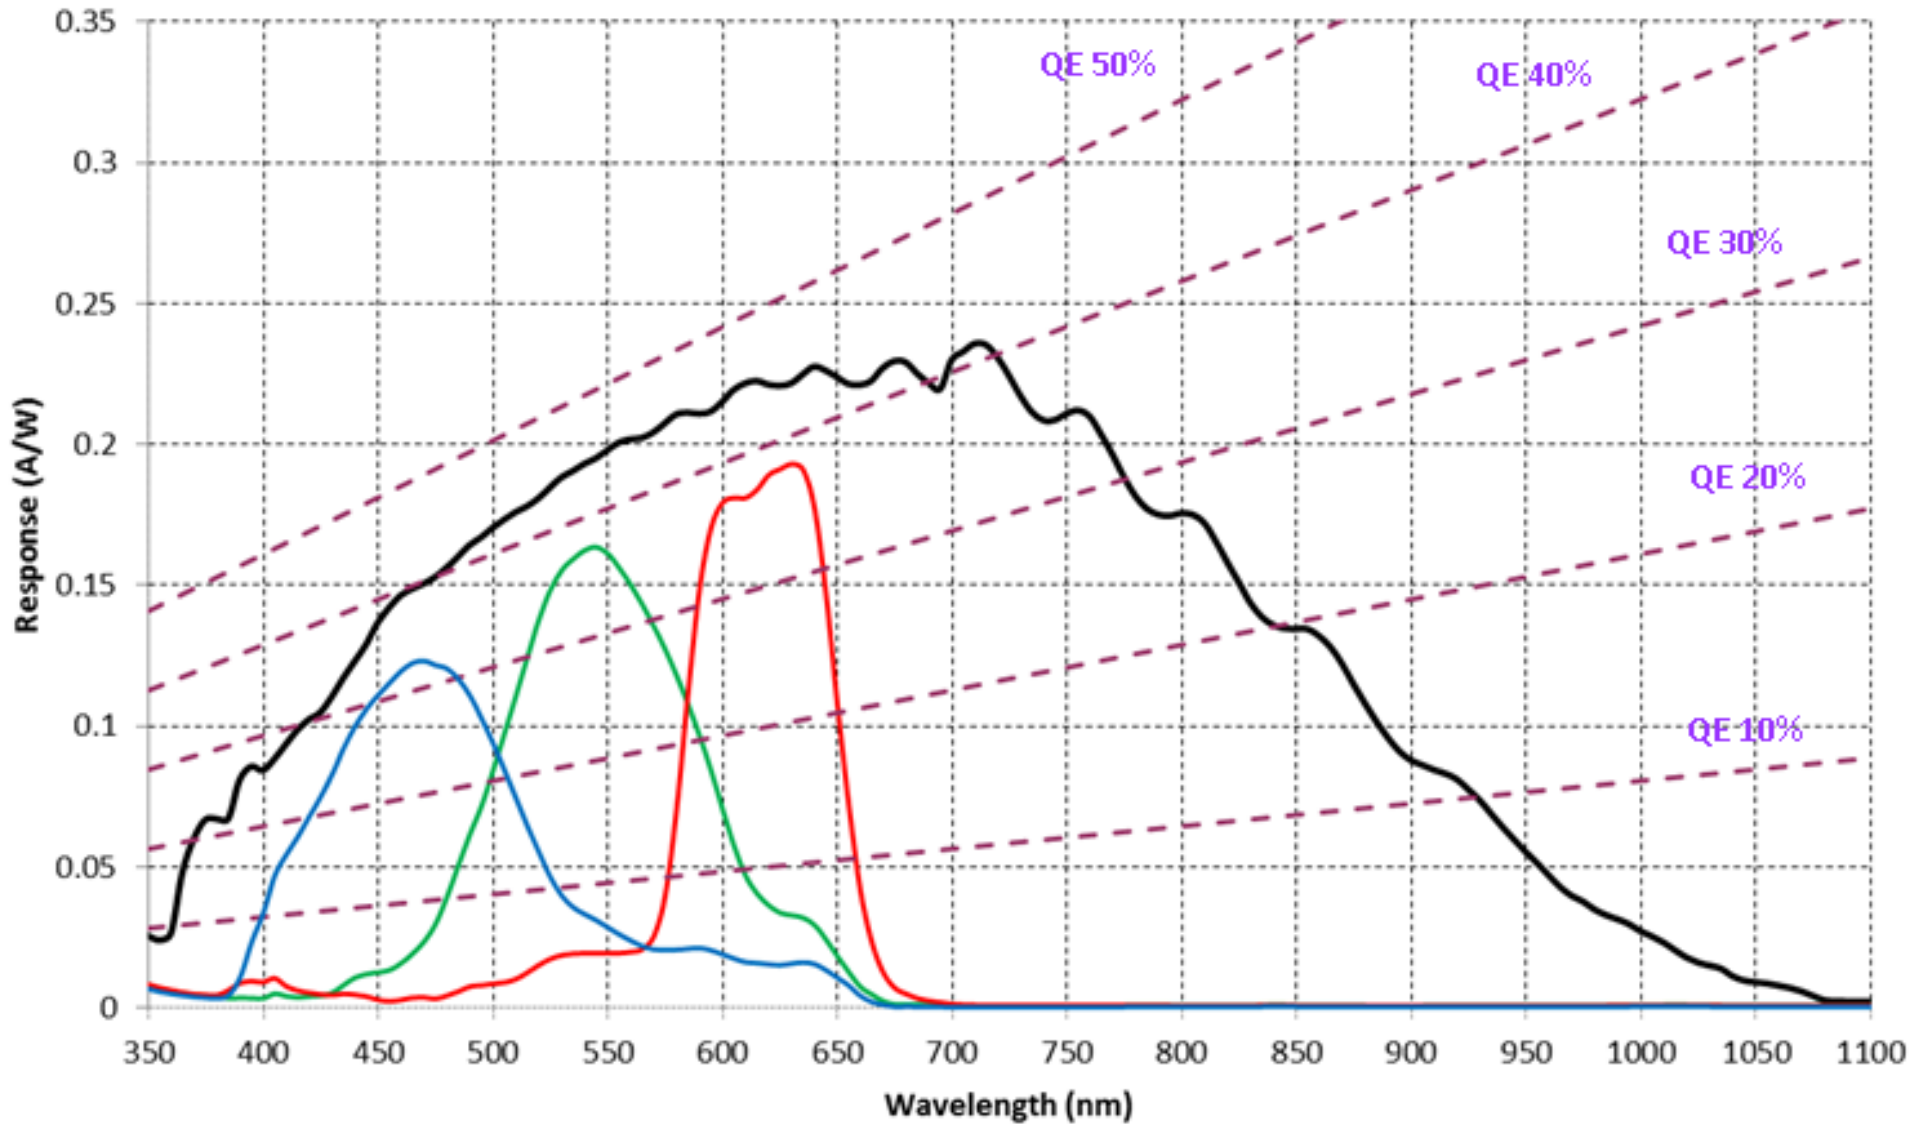

Color and Spectral Response Curve

Miro C320 & C320J